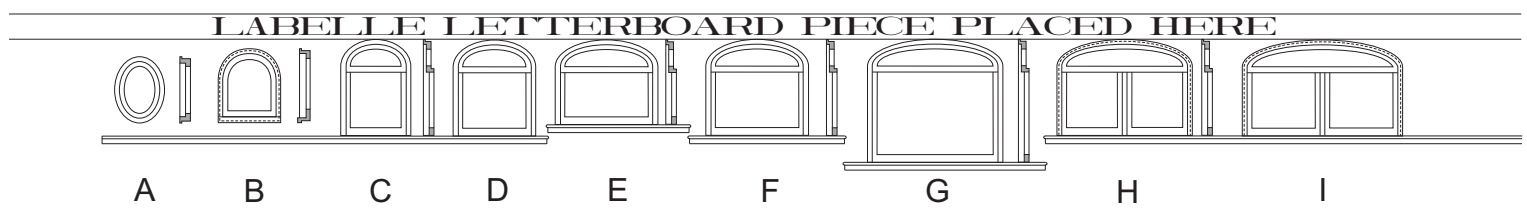

LABELLE CAST WINDOWS FOR
ARCHED WINDOW KITS HO-15 - HO-19
ARE AVAILABLE SEPARATELY AS SHOWN:

- "A" 1-03-10-027 = 4 FOR $1.25
- "B" 1-03-10-120 = 4 FOR $1.25
- "C" 1-03-10-121 = 4 FOR $1.75
- "D" 1-03-10-122 = 4 FOR $2.00
- "E" 1-03-10-123 = 4 FOR $2.00
- "F" 1-03-10-124 = 4 FOR $2.00
- "G" 1-03-10-125 = 4 FOR $2.50
- "H" 1-03-10-126 = 4 FOR $2.50
- "I" 1-03-10-127 = 4 FOR $2.50

THESE WINDOWS SHOWN TO HO SCALE AND IN POSITION WHERE USED IN KITS